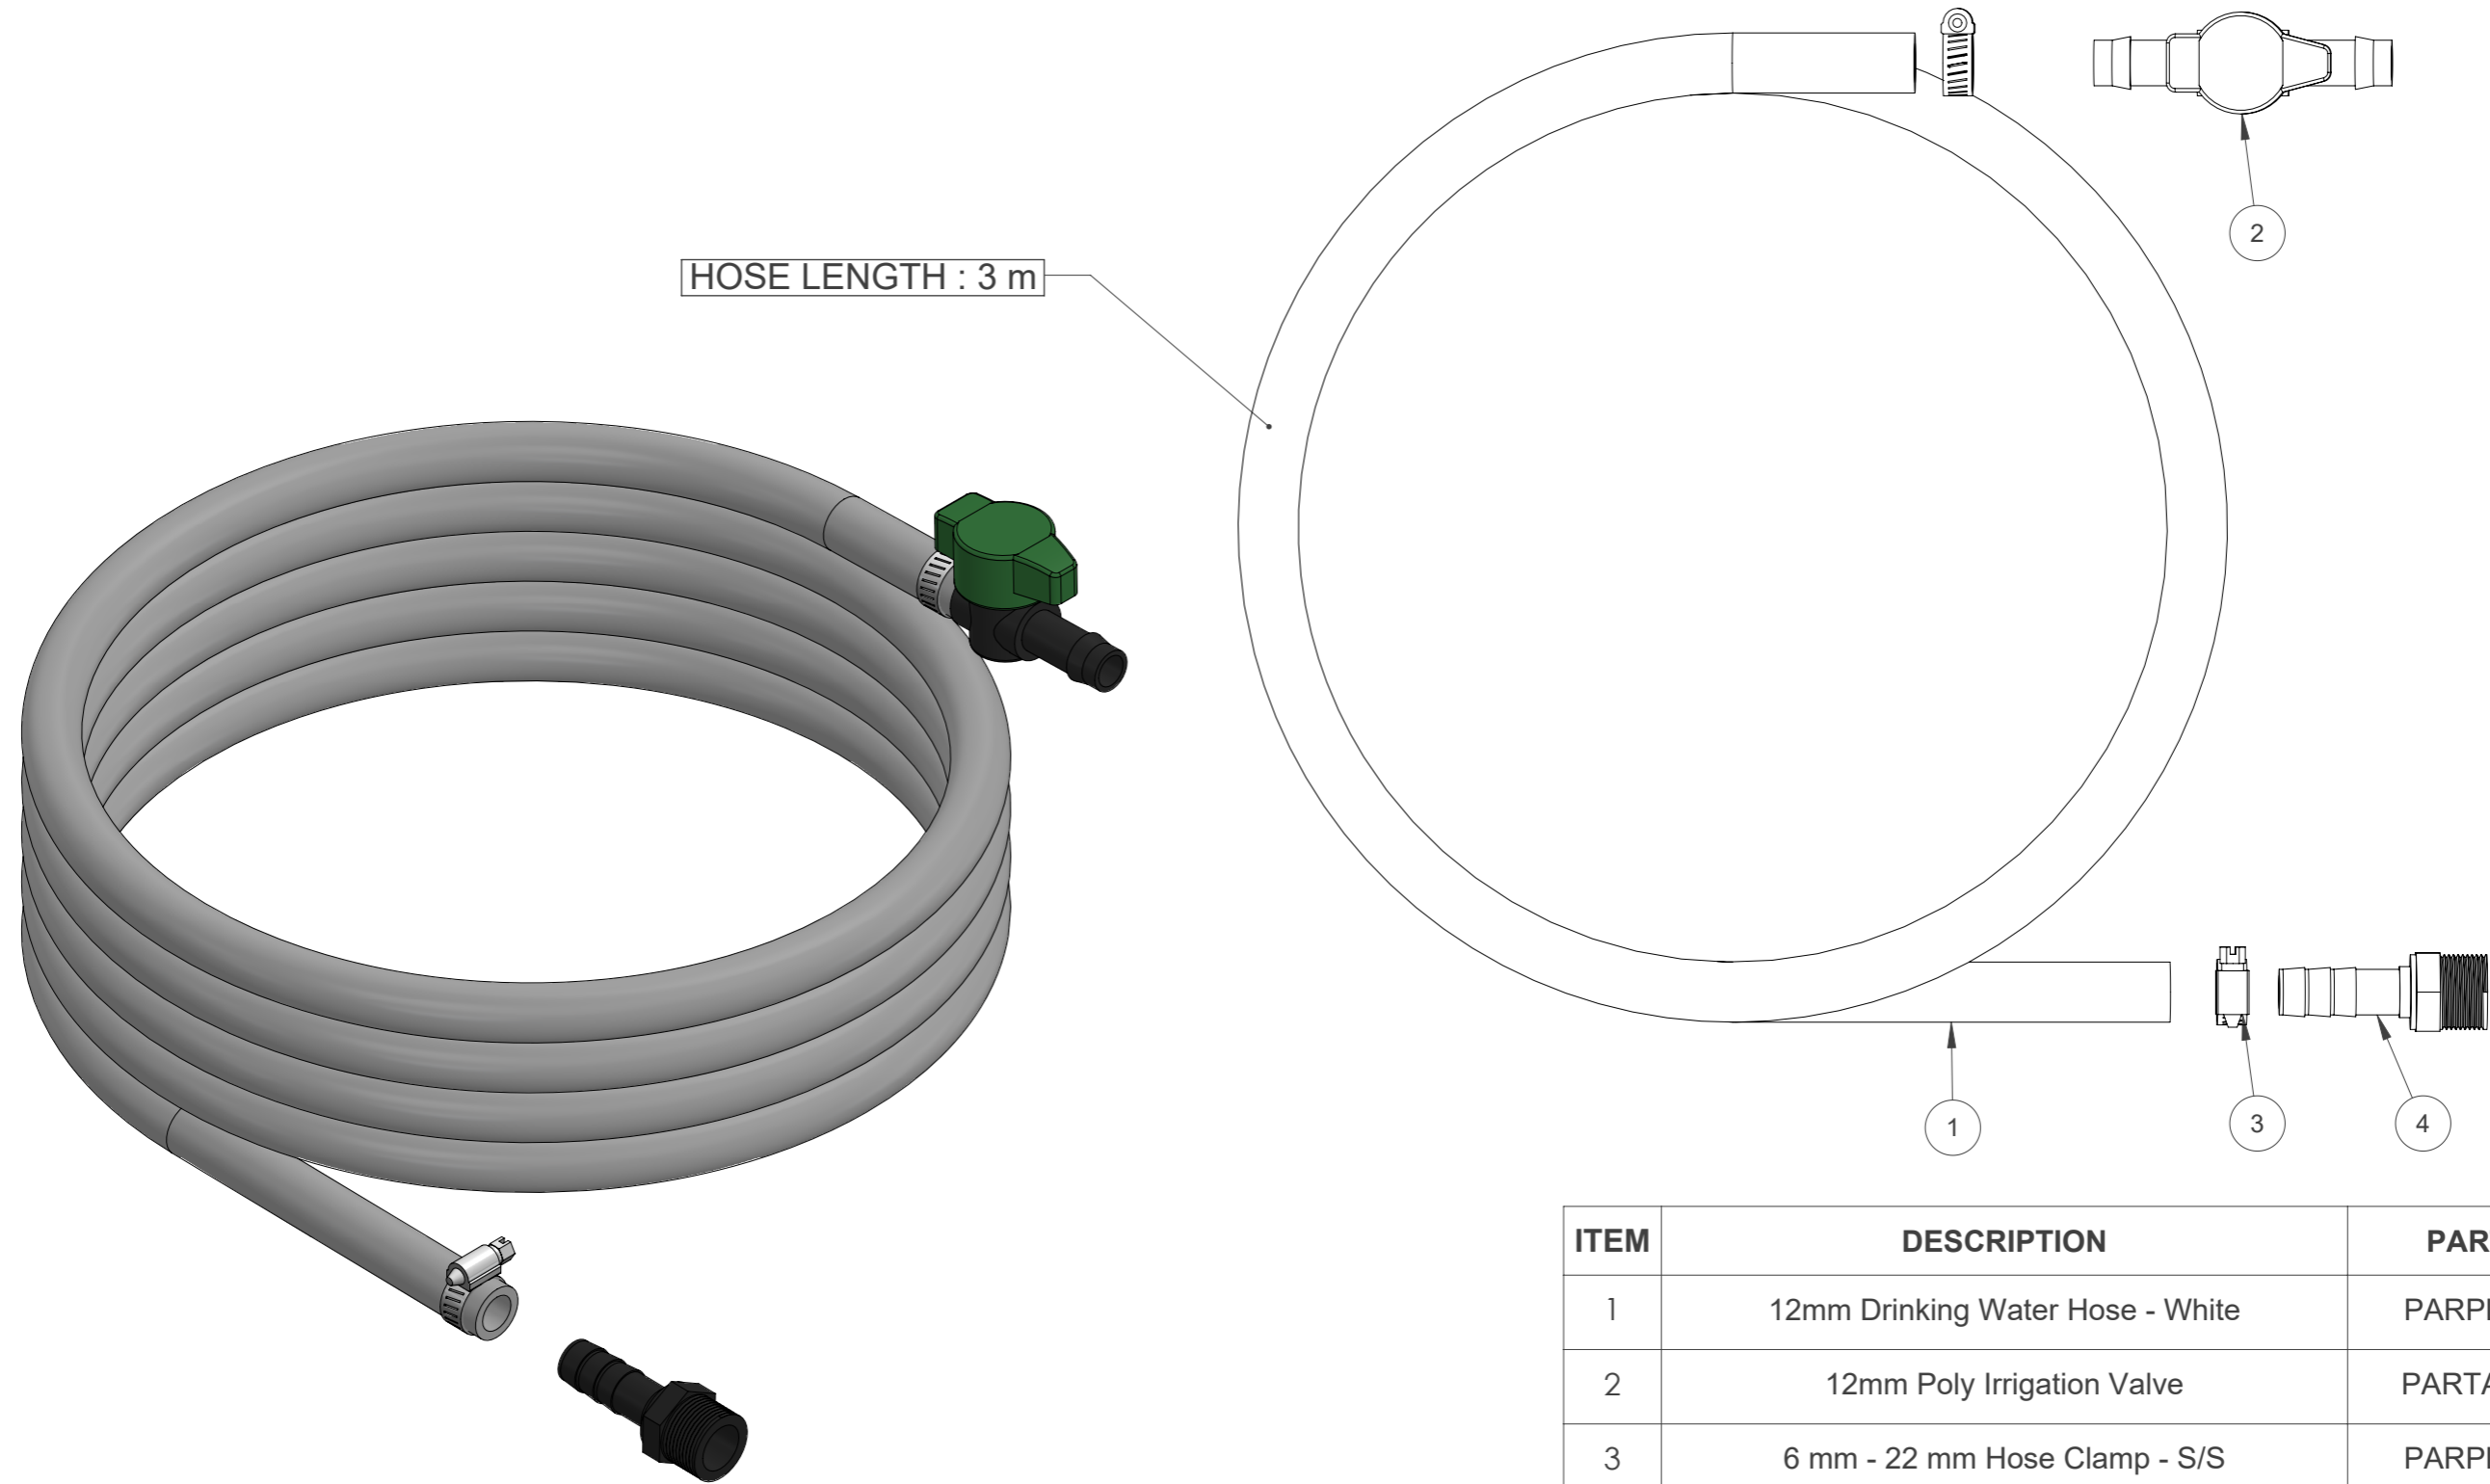

VS HOSE KIT WATER

ITEM	DESCRIPTION	PART No.	QTY.
1	12mm Drinking Water Hose - White	PARPLF1019	1
2	12mm Poly Irrigation Valve	PARTAC1053	1
3	6 mm - 22 mm Hose Clamp - S/S	PARPLF1789	2
4	12mm Straight Hose Tail	PARPLF1784	1

Dimensions are in millimetres (mm) unless noted.