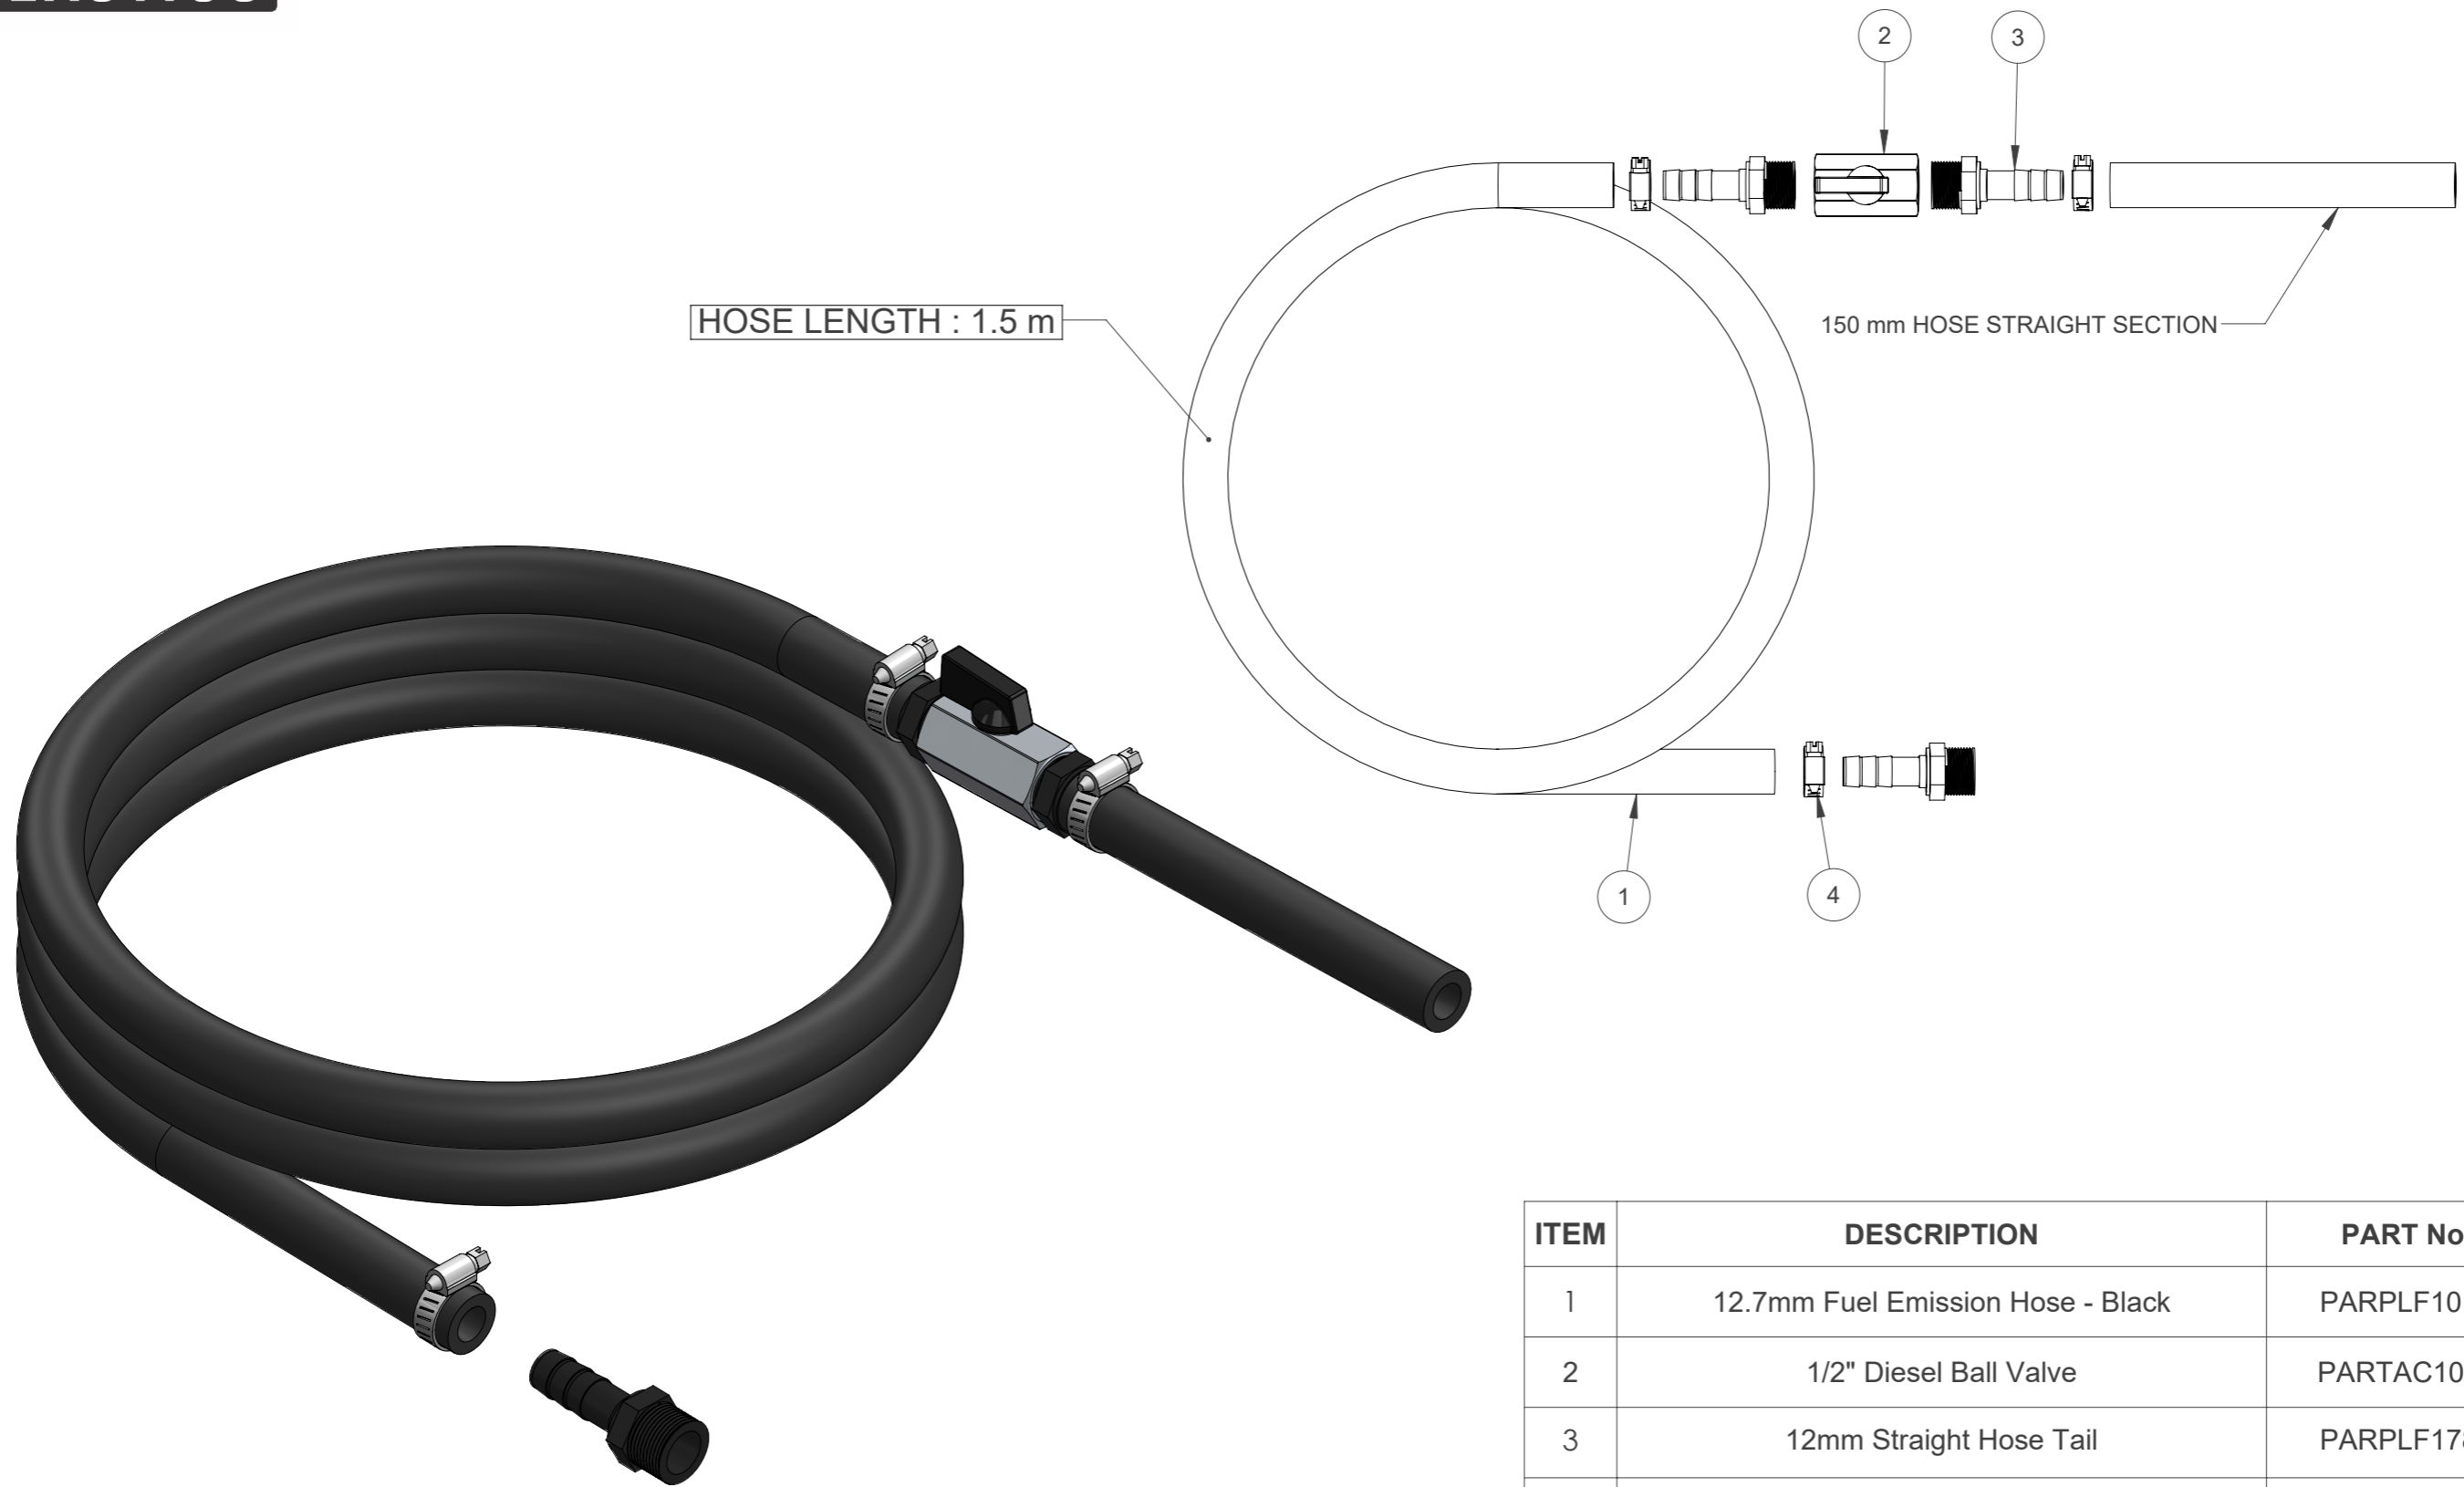

VS HOSE KIT DIESEL

ITEM	DESCRIPTION	PART No.	QTY.
1	12.7mm Fuel Emission Hose - Black	PARPLF1018	1
2	1/2" Diesel Ball Valve	PARTAC1052	1
3	12mm Straight Hose Tail	PARPLF1784	3
4	6 mm - 22 mm Hose Clamp - S/S	PARPLF1789	3

Dimensions are in millimetres (mm) unless noted.