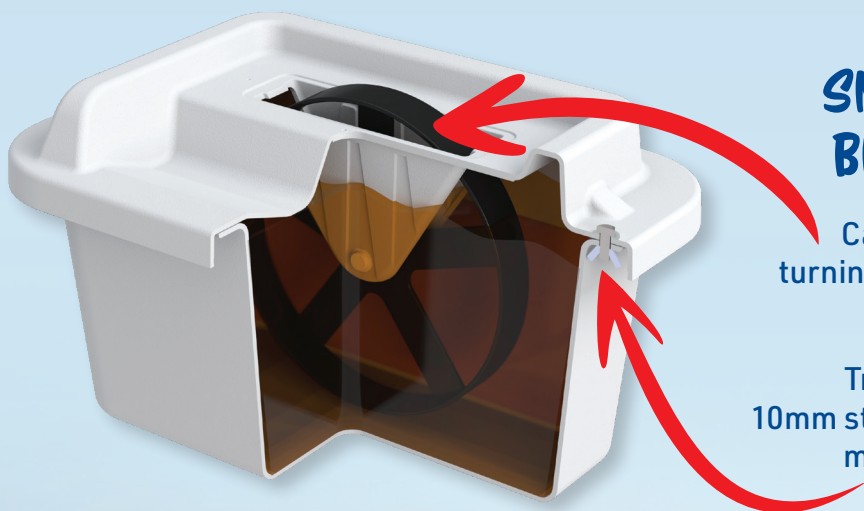

INTRODUCING THE **MAXIBEAST 35L** MOLASSES FEEDER

MAXIBEAST HAS A MINI-ME!

Say hello to the mini addition to our MaxiBeast family, the MaxiBeast 35L.

Designed with one wheel for single beasts, the MaxiBeast 35L is a safe and effective way to feed molasses-based supplements to small herds.

Manufactured from high quality UV-stabilised polyethylene, the unit comes pre-assembled and ready for use.

SMALL IN SIZE BUT BIG ON FEATURES!

Cattle lick the supplement by turning the wheel, helping to regulate intake and prevent waste.

Trough and lid secured using 10mm stainless steel wing nuts and bolts, making lid removal for filling and cleaning easy.

625mm L x 405mm W x 360mm H

GOUGH
PLASTICS

Providing innovative solutions since 1989.